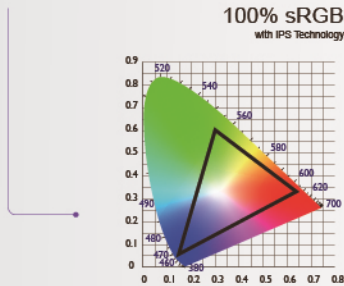

## 27" 2K QHD Monitor

Designed to meet the rising demands for detail viewing and ultra-high definition, the PD2700Q boasts a 27" W QHD display built with BenQ's advanced IPS technology, providing professional in Darkroom, CAD/CAM, Animation ultra-precise color rendition.

### • 2K QHD Monitor

Get pumped up with crisp, gorgeous graphics brought by 2K resolution.

### • 10-bit, 100% sRGB and Rec.709 Optimal Color Precision

With 10-bits of color depth, Rec.709 and standard RGB color space (sRGB), you'll have more than 1 billion of colors to work with astonishing precision.